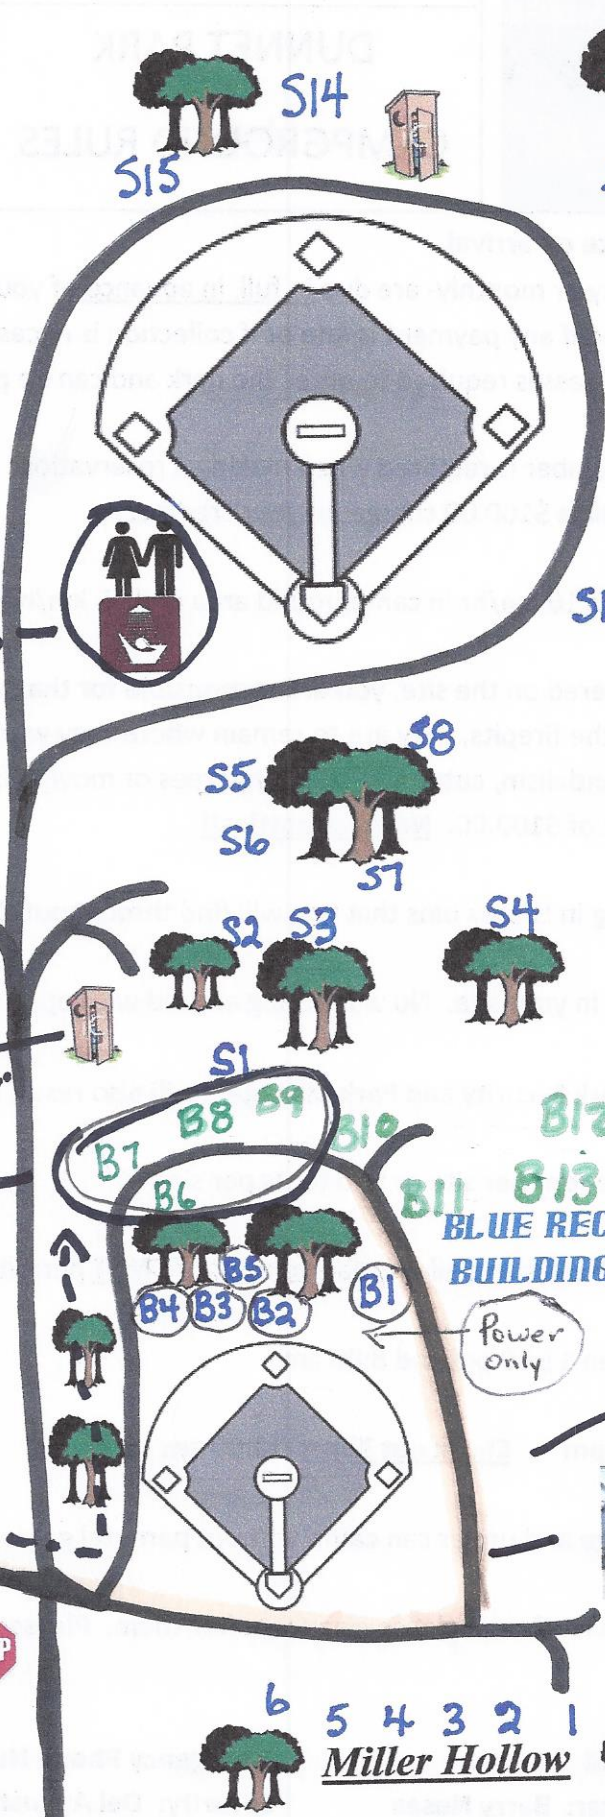

Welcome to Dunnet Regional Park

- Seasonal
- 30amp/Water
- Non Power

showers

South Campground

120
S19 S18 S17 S16

bathroom

du r sites

office
*You are here

pool

concession

Miller Hollow